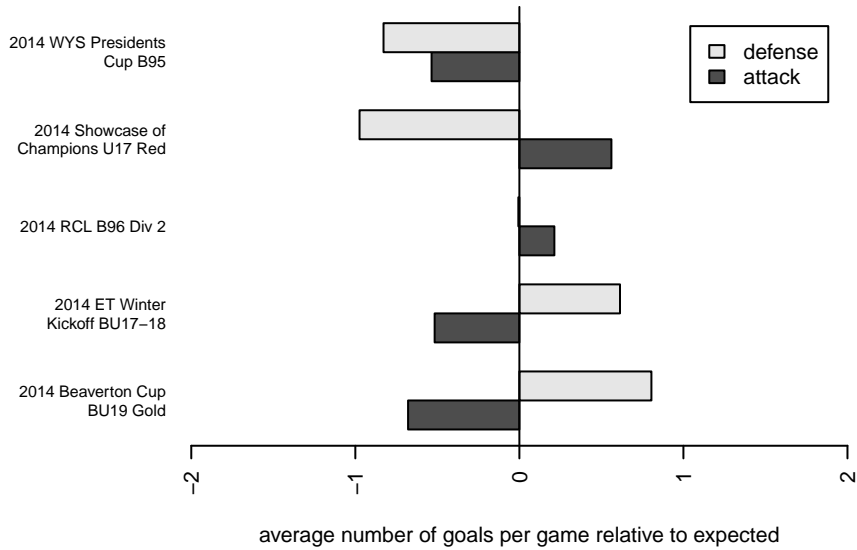

Washington Timbers Red B96

Washington Timbers
 Vancouver, WA
 B96 total strength=1687
 attack=27.58 defense=16.99
 fall league = RCL B96 Div 2

alt names used:
 Washington Timbers B96 Reds
 Washington Timbers B96 Red
 WASHINGTON TIMBERS B96
 WAT B96 Reds
 WASHINGTON TIMBERS B96

Venues played:
 2014 Showcase of Champions U17 Red
 2014 NWCL U18
 2014 Beaverton Cup BU19 Gold
 2014 RCL B96 Div 2
 2014 ET Winter Kickoff BU17-18
 2014 WYS Presidents Cup B95

Washington Timbers Red B96
 Dots are actual minus expected GF (blue circles) and GA (red triangles).
 Blue line is smoothed change in attack strength. Red is smoothed change in defense strength.

**attack and defense variance (black dot)
relative to other teams
and top 10 in region**

**attack and defense rating
relative to others at age
and all opponents in last 13 months**

Performance relative to 13 month average