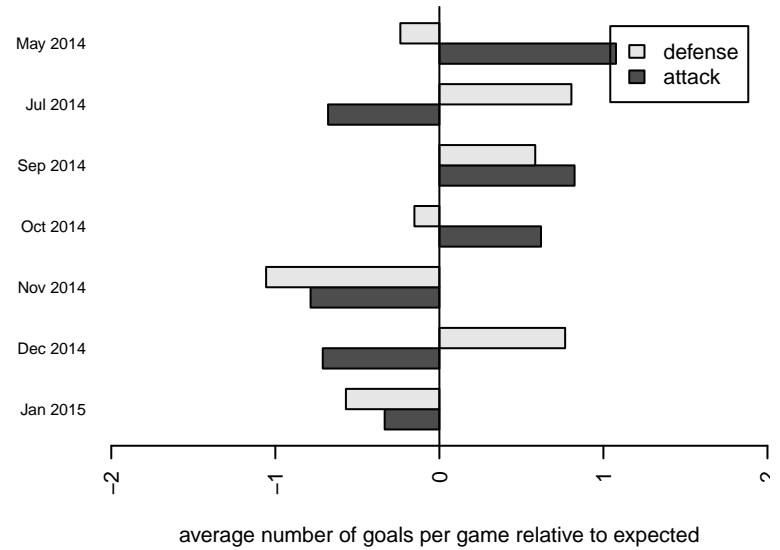

Performance relative to 13 month average