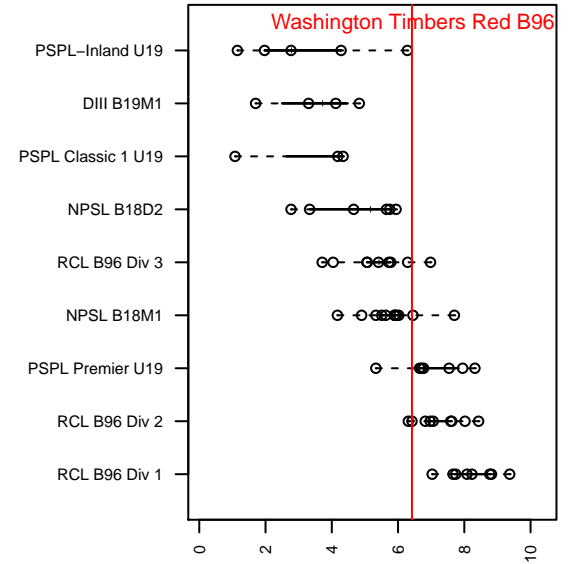

Washington Timbers Red B96

Washington Timbers
 Vancouver, WA
 B96 total strength=1687
 attack=27.58 defense=16.99
 fall league = RCL B96 Div 2

alt names used:
 Washington Timbers B96 Reds
 Washington Timbers B96 Red
 WASHINGTON TIMBERS B96
 WAT B96 Reds
 WASHINGTON TIMBERS B96

Venues played:
 2014 Showcase of Champions U17 Red
 2014 NWCL U18
 2014 Beaverton Cup BU19 Gold
 2014 RCL B96 Div 2
 2014 ET Winter Kickoff BU17-18
 2014 WYS Presidents Cup B95

Washington Timbers Red B96
 Dots are actual minus expected GF (blue circles) and GA (red triangles).
 Blue line is smoothed change in attack strength. Red is smoothed change in defense strength.

**attack and defense variance (black dot)
relative to other teams
and top 10 in region**

**attack and defense rating
relative to others at age
and all opponents in last 13 months**

Performance relative to 13 month average