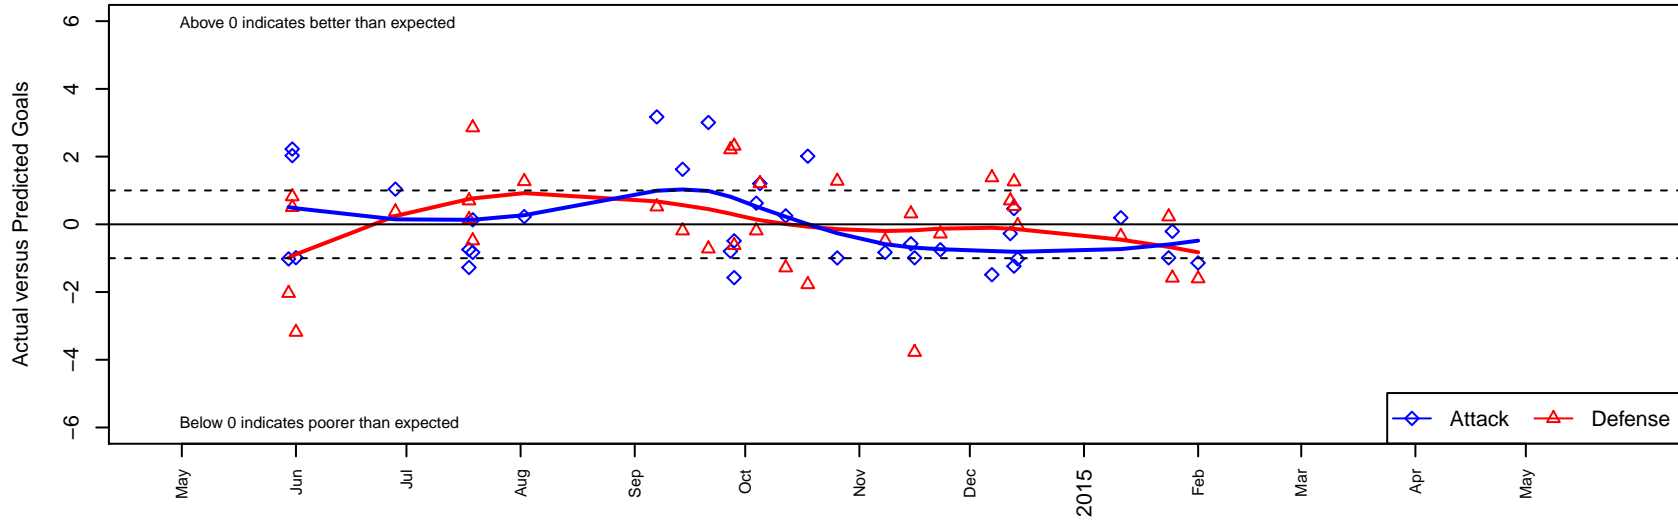

Washington Timbers Red B96

Washington Timbers
 Vancouver, WA
 B96 total strength=1687
 attack=27.58 defense=16.99
 fall league = RCL B96 Div 2

alt names used:
 Washington Timbers B96 Reds
 Washington Timbers B96 Red
 WASHINGTON TIMBERS B96
 WAT B96 Reds
 WASHINGTON TIMBERS B96

Venues played:
 2014 Showcase of Champions U17 Red
 2014 NWCL U18
 2014 Beaverton Cup BU19 Gold
 2014 RCL B96 Div 2
 2014 ET Winter Kickoff BU17-18
 2014 WYS Presidents Cup B95

Washington Timbers Red B96
 Dots are actual minus expected GF (blue circles) and GA (red triangles).
 Blue line is smoothed change in attack strength. Red is smoothed change in defense strength.

**attack and defense variance (black dot)
relative to other teams
and top 10 in region**

**attack and defense rating
relative to others at age
and all opponents in last 13 months**

Performance relative to 13 month average